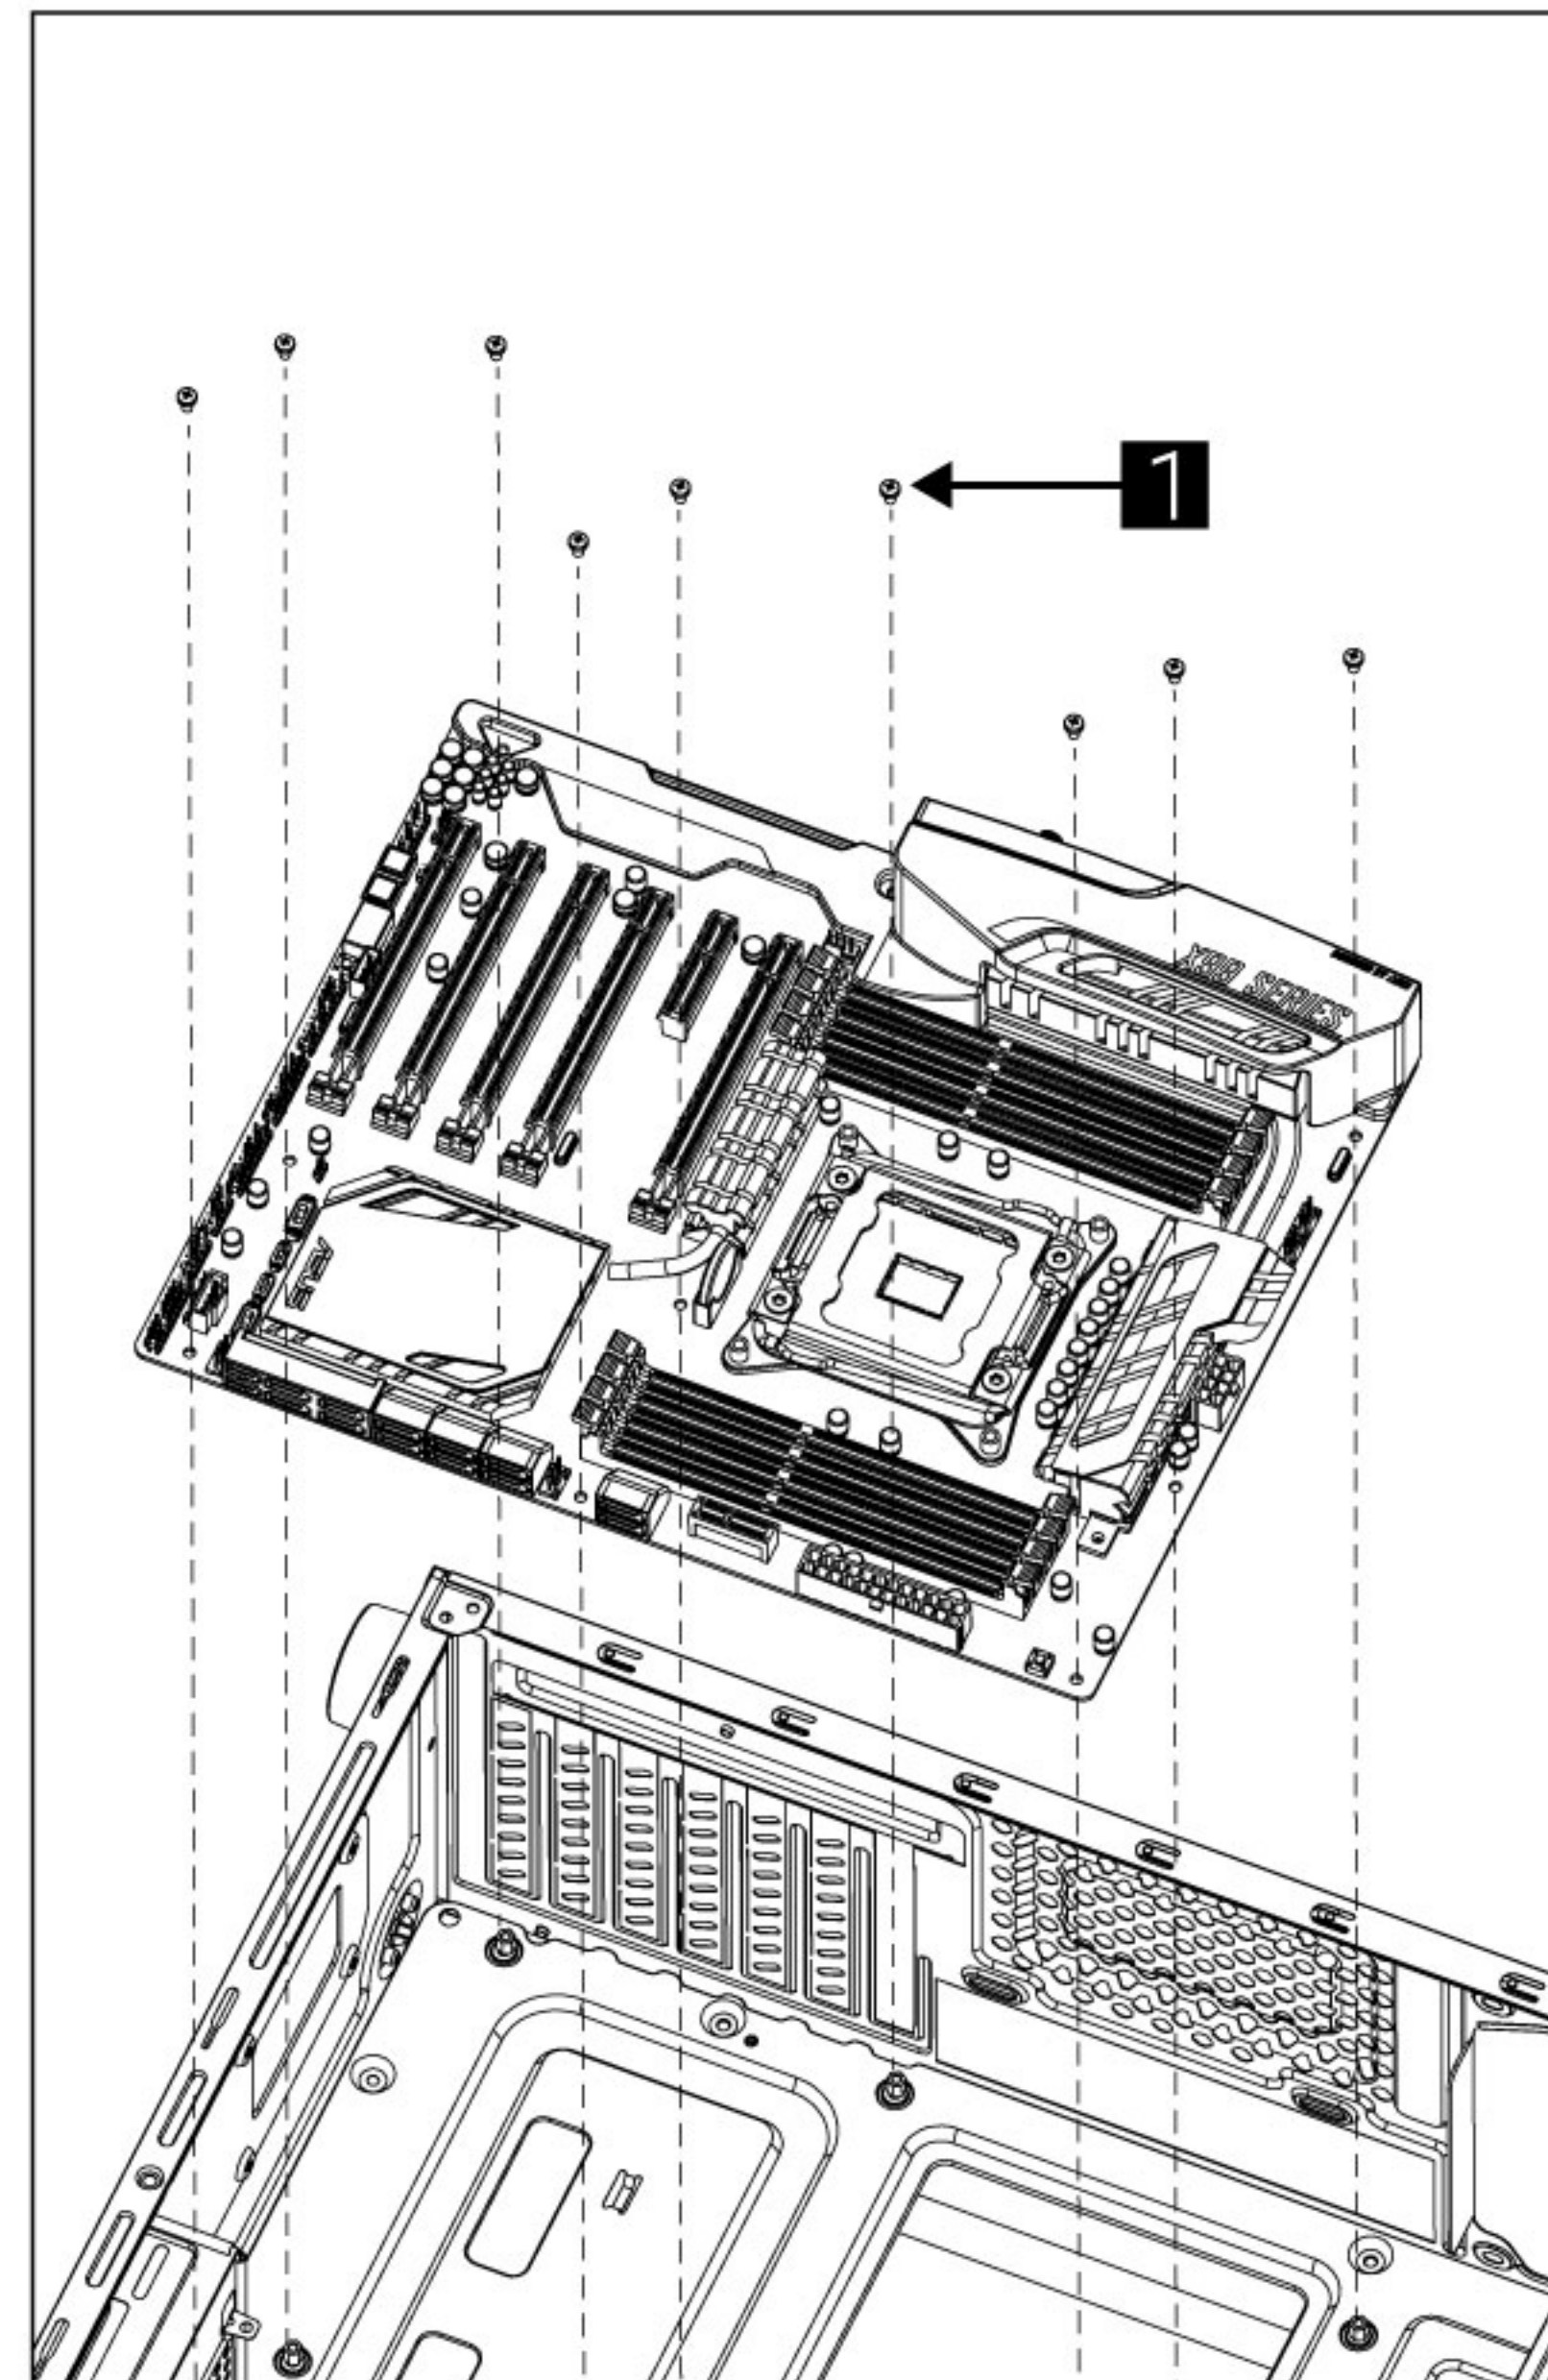

How to install Guide

(1) Install Motherboard

- **English**
  Install Motherboard
- **Español**
  Instalación de Placa madre
- **Deutsche**
  Motherboard installieren
- **Français**
  Installer carte mère
- **Italiano**
  Installazione della scheda madre
- **Polski**
  Instalacja płyty głównej
- **Русский**
  Установите материнскую плату
- **Português**
  Instalar a placa principal
- **繁体/简体**
  安裝主機板 / 安装主板
- **日本語**
  マザーボードを取り付けます
- **Қазақ тілі**
  Аналық тақтаны орнатыңыз
- **Türkçe**
  Anakart yükleyin