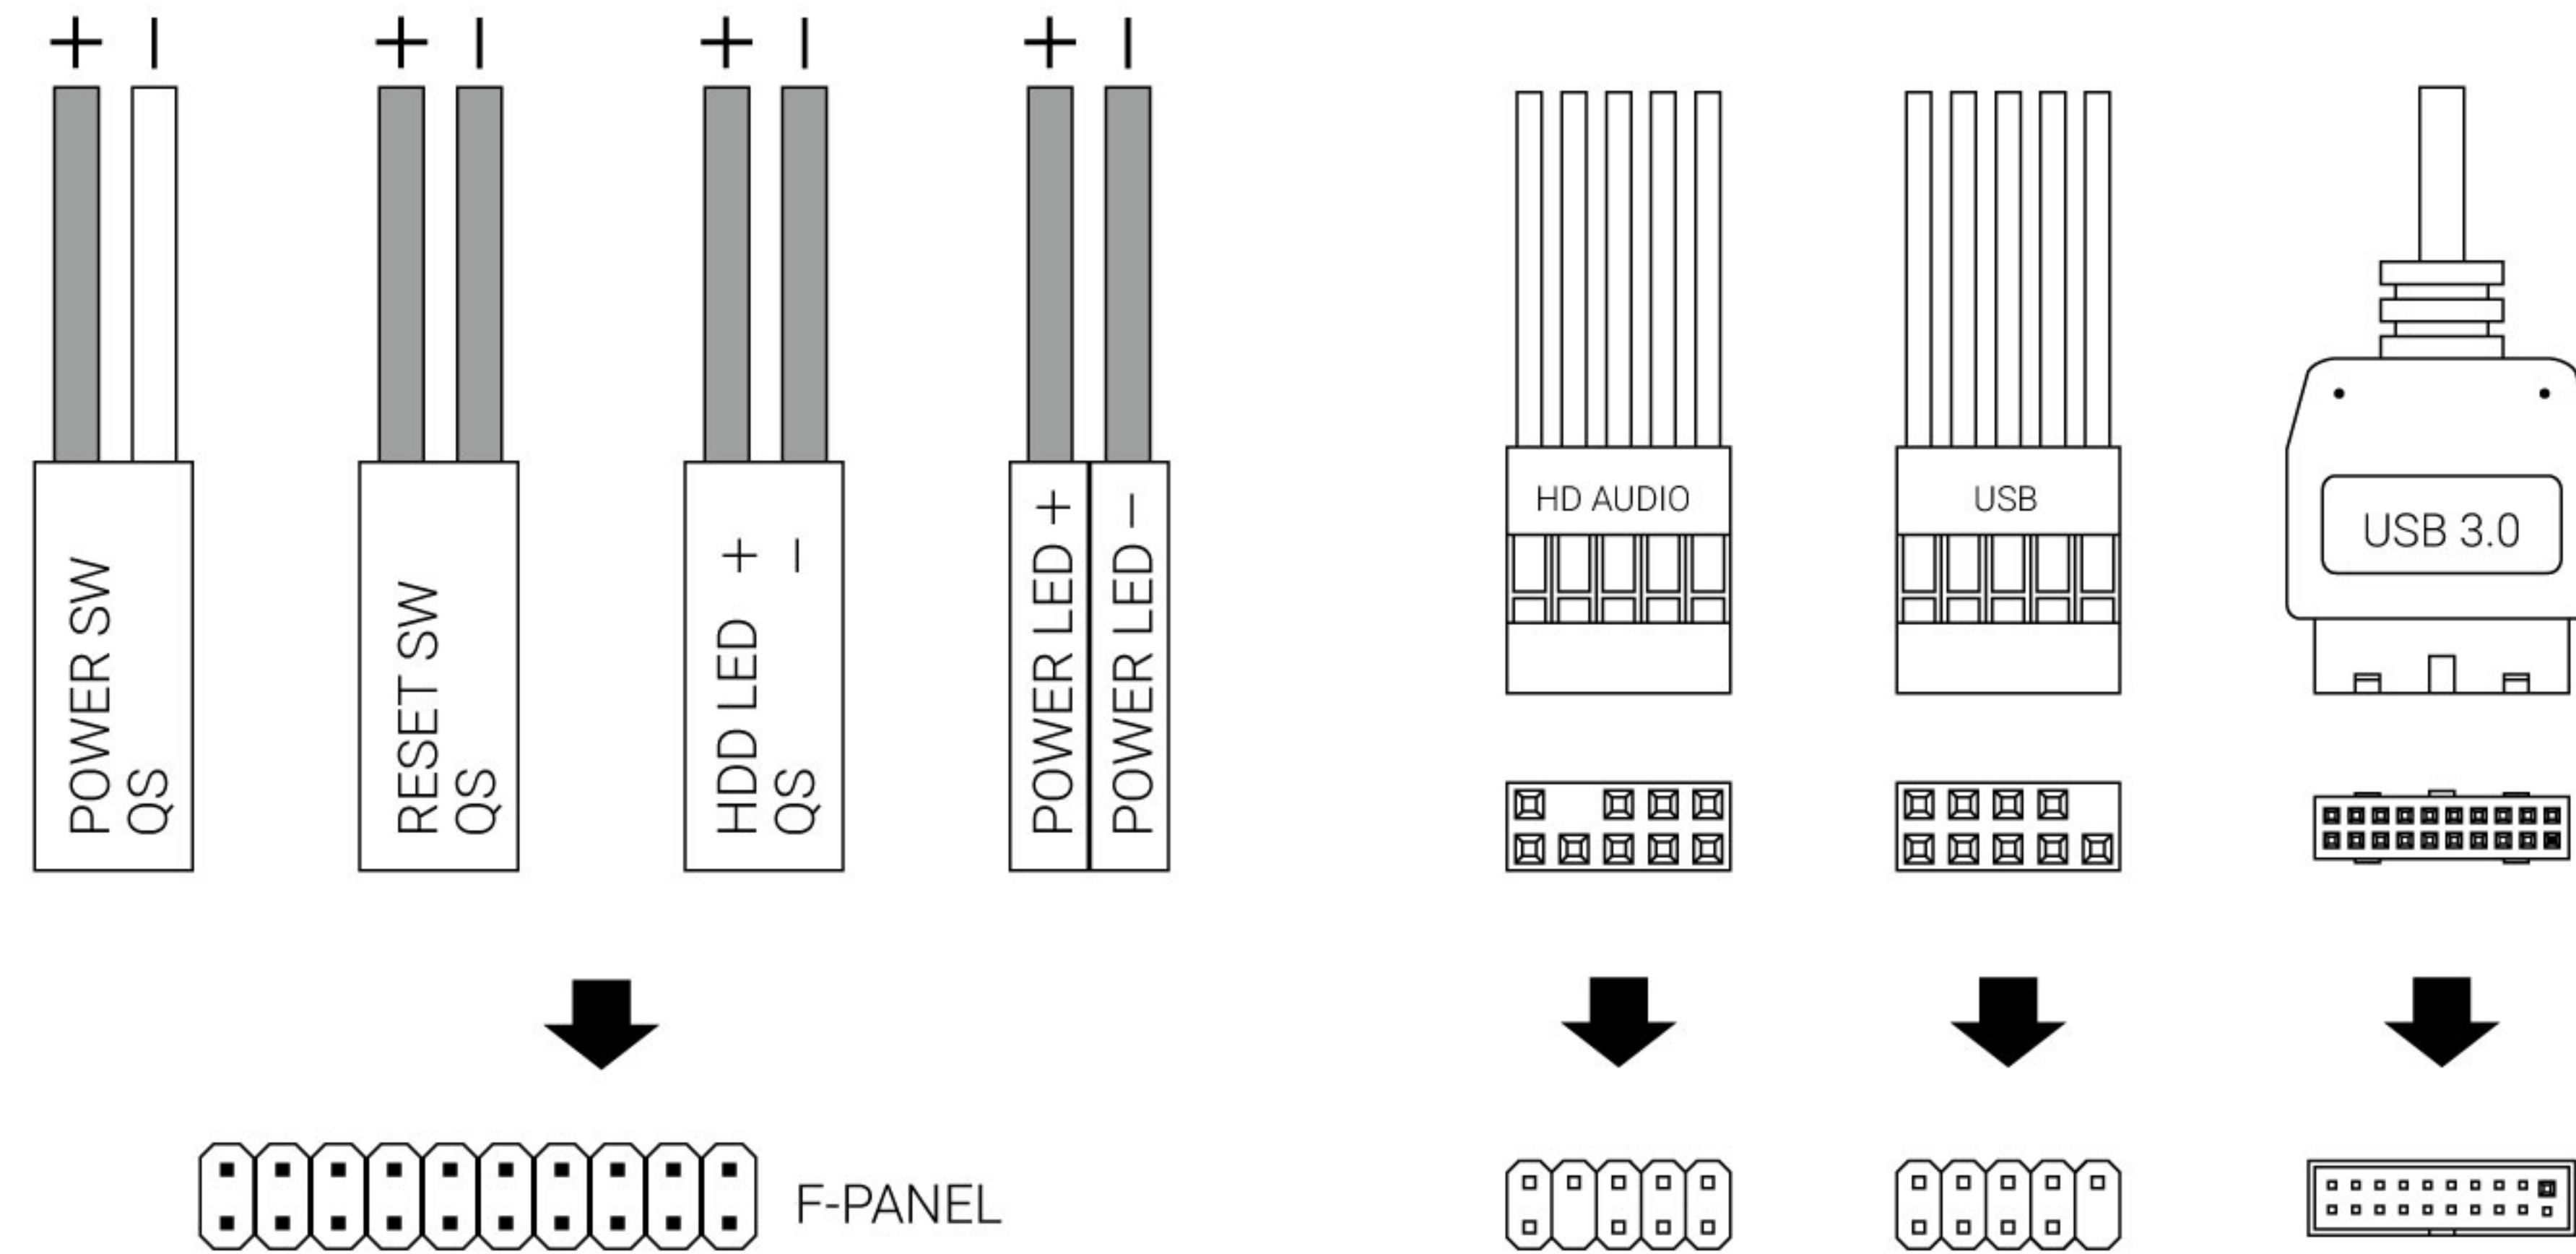

Glider

Front I/O Panel Cable Connection

Accessory Bag Contents

Front Panel Connector

(Please refer to the motherboard's manual for further instructions).

Note : Specifications may vary depending on your region.
Contact your local retailer for more information.