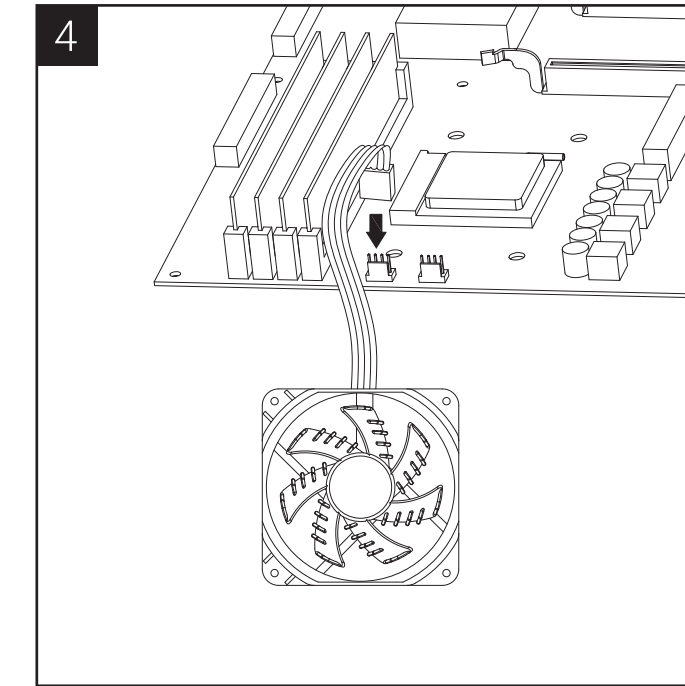

AMD

Save Money. Cool Better.

aerocool.io

Back